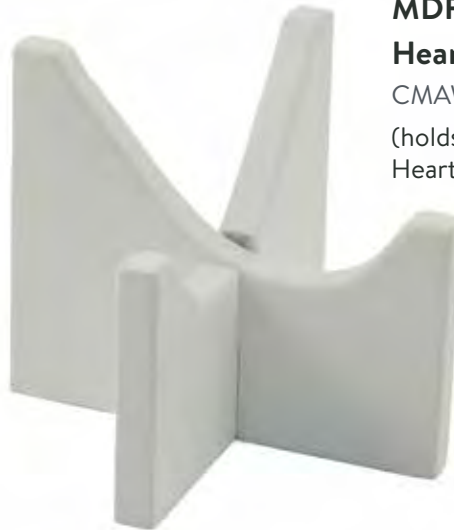

Urn pendants do not hold cremated remains.

Golden Oval 
C400

Silvertone Oval 
C401

PERSONALIZATION PLATES

MATERIAL: ALLOY

	HEIGHT	WIDTH
Small	0.6"	1.6"
Large	0.8"	3.0"

Pewter Small 
6504

Pewter Large 
6506

Bronze Small 
6505

Bronze Large 
6507

HEART STANDS

MATERIAL: BRASS OR MEDIUM DENSITY FIBERBOARD

Antique Bronze
5270

Pewter
5271

**MDF Cherry
Heart Stand** 
CMACHS
(holds Arielle
Heart keepsakes)

**MDF White
Heart Stand** 
CMAWHS
(holds Arielle
Heart keepsakes)