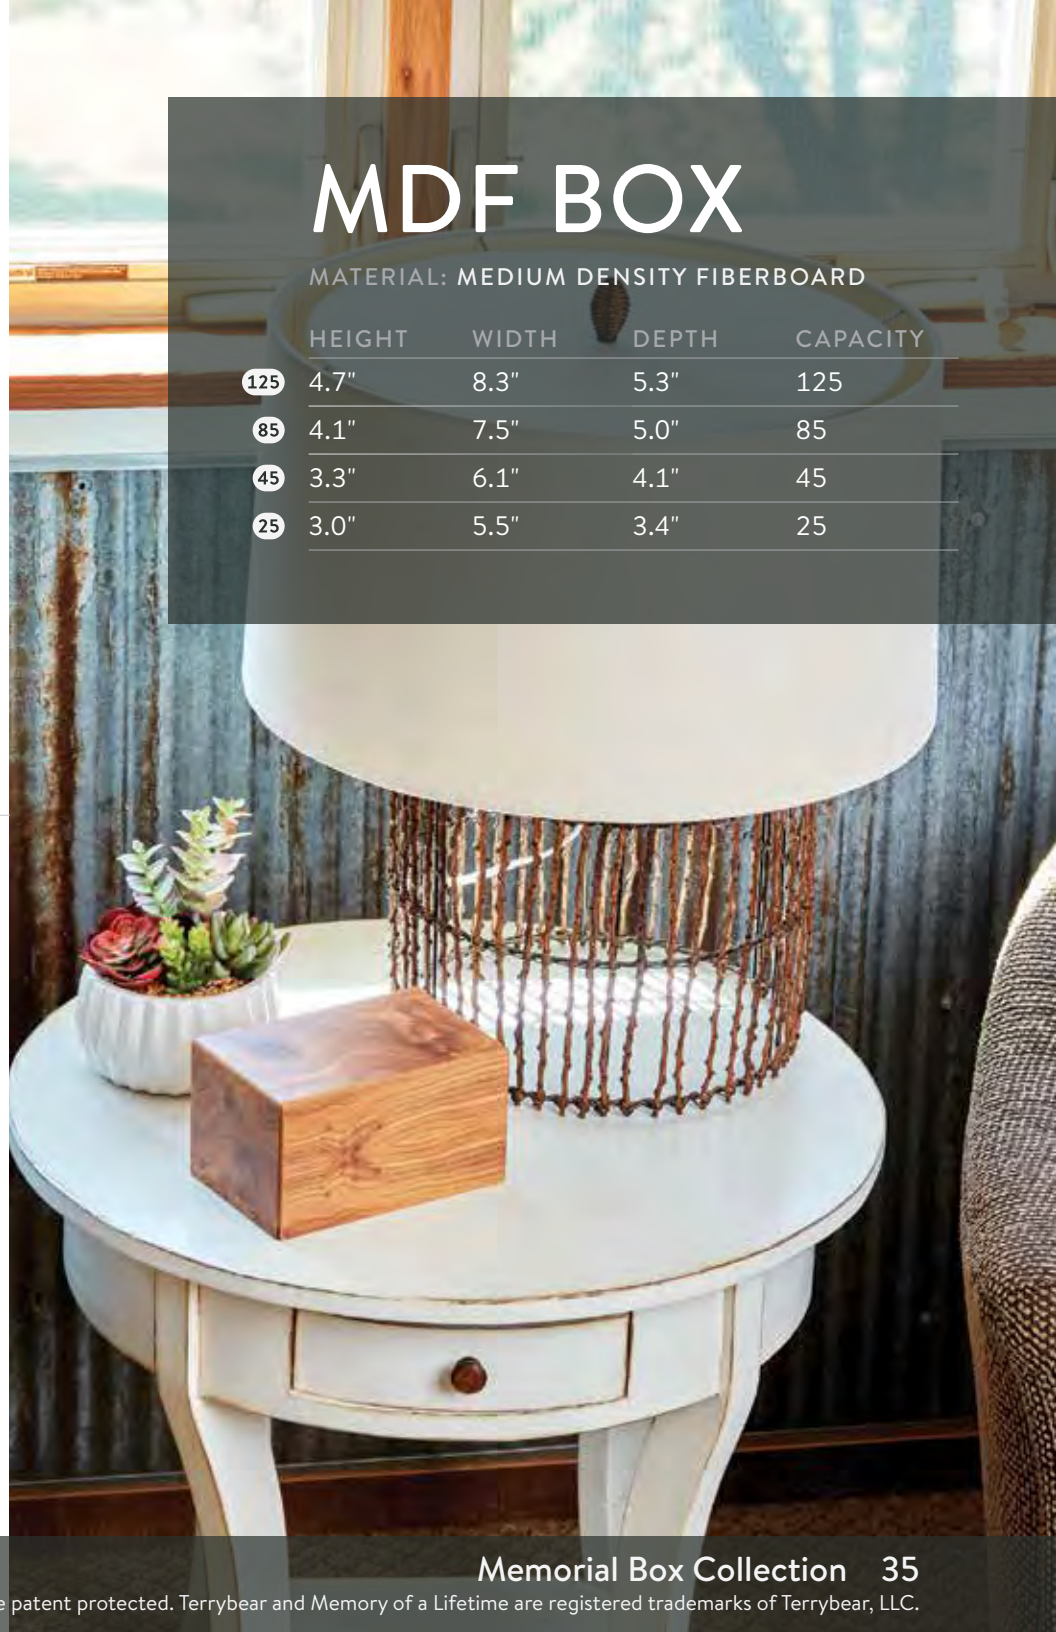

45 CMBC-45

25 CMBC-25

MDF BOX

MATERIAL: MEDIUM DENSITY FIBERBOARD

	HEIGHT	WIDTH	DEPTH	CAPACITY
125	4.7"	8.3"	5.3"	125
85	4.1"	7.5"	5.0"	85
45	3.3"	6.1"	4.1"	45
25	3.0"	5.5"	3.4"	25

36 Memorial Box Collection