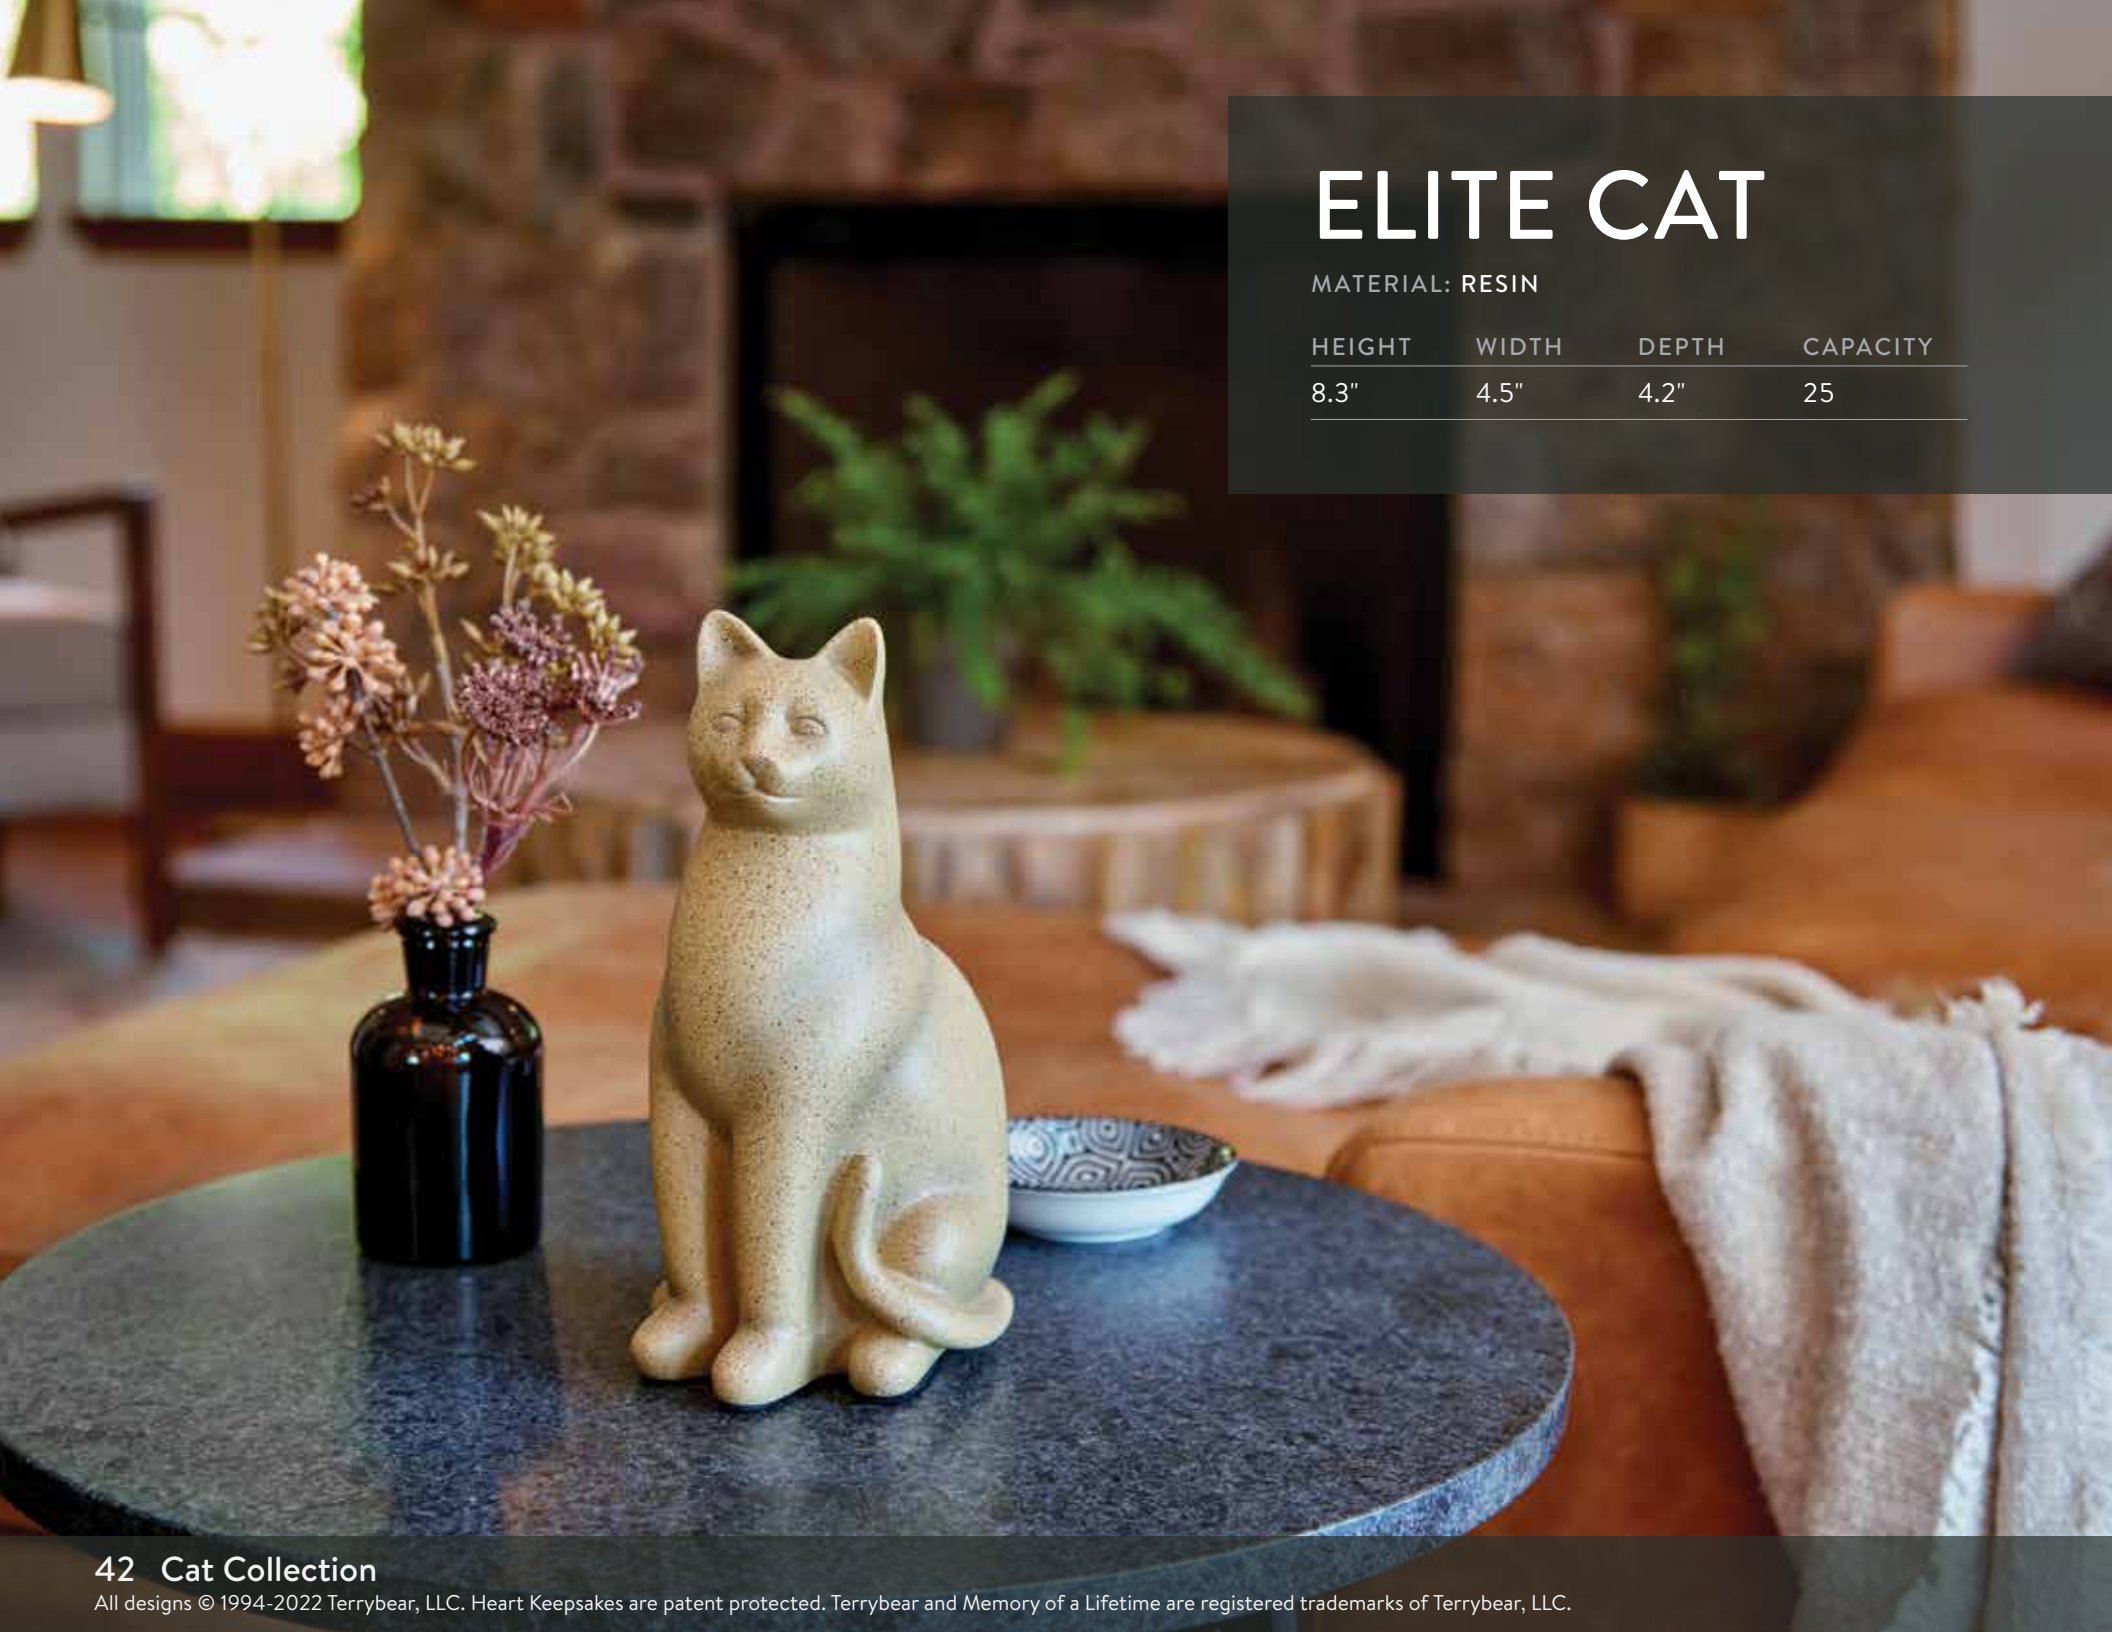

ELITE CAT

MATERIAL: RESIN

HEIGHT	WIDTH	DEPTH	CAPACITY
8.3"	4.5"	4.2"	25

42 Cat Collection

All designs © 1994-2022 Terrybear, LLC. Heart Keepsakes are patent protected. Terrybear and Memory of a Lifetime are registered trademarks of Terrybear, LLC.