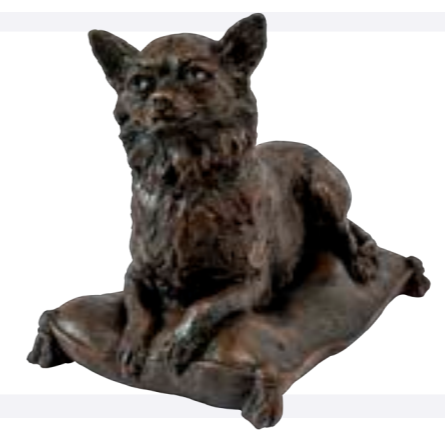

Cast Petributes-Dogs

New - Chihuahua

Code	CASDO-CHI-BRZ
Dimensions (in)	12¼ x 10 x 8¼
Capacity (in³)	91
Material & Finish	cast resin in antique bronze style
Suitability	- Full ashes / shared ashes / keepsake - Indoor use