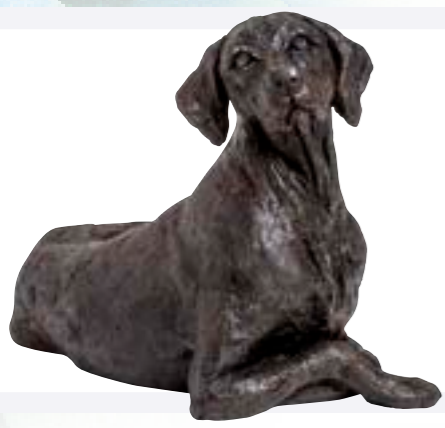

Cast Petributes-Dogs

Pointer	
Code	CASDO-POI-BRZ
Dimensions (in)	15 x 7¼ x 10¼
Capacity (in³)	128
Material & Finish	cast resin in bronze style
Suitability	- Full ashes / shared ashes / keepsake - Indoor use