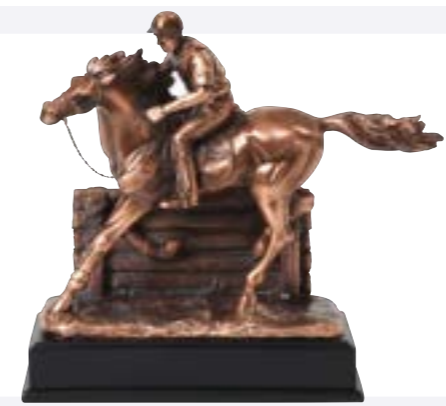

The Eventer

Code	CASHO-EVENT
Dimensions (in)	11 1/4 x 5 1/4 x 10 1/4
Capacity (in³)	token
Material & Finish	cast resin, electroplated in copper
Suitability	- Keepsake (indoor use only) - For personalization see page 5