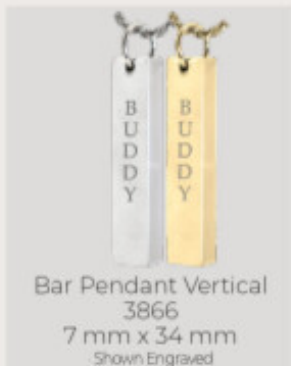

PET CREMATION JEWELRY: Designed to hold a small amount of your loved one's ashes.

☒ Sterling Silver
☒ Gold-Plated
☒ 14k Yellow Gold
☒ 14k White Gold
☒ 14k Rose Gold
☒ Platinum

Most cremation jewelry can be letter engraved.