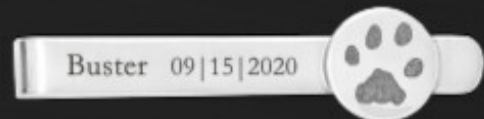

Tie Clip
TIECLP | TIECLP-ROUND
Sterling Silver