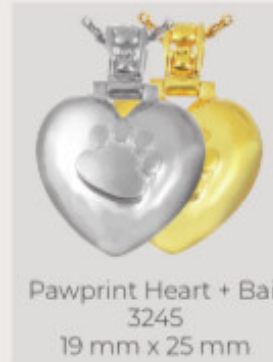

## HORIZONTAL BAR PENDANTS Necklace comes with a 16-20" adjustable chain.

Horizontal Bar Pendants with chamber can be engraved on top with a date or handwriting.

## VERTICAL BAR PENDANTS

Vertical Bar Pendants with chamber can be engraved on both sides with a date or handwriting.

Jewelry photos are not actual size.

# PET CREMATION JEWELRY: Designed to hold a small amount of your loved one's ashes.

Sterling Silver  
  Gold-Plated  
  14k Yellow Gold  
  14k White Gold  
  14k Rose Gold  
  Platinum

Most cremation jewelry can be letter engraved.