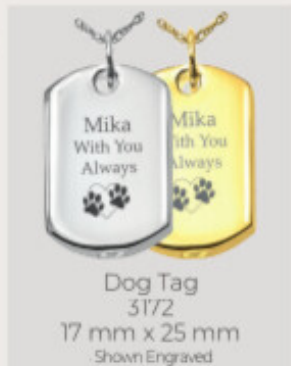

## HORIZONTAL BAR PENDANTS Necklace comes with a 16-20" adjustable chain.

Horizontal Bar Pendants with chamber can be engraved on top with a date or handwriting.

## VERTICAL BAR PENDANTS

Vertical Bar Pendants with chamber can be engraved on both sides with a date or handwriting.

Jewelry photos are not actual size.

# PET CREMATION JEWELRY: Designed to hold a small amount of your loved one's ashes.

Sterling Silver  
  Gold-Plated  
  14k Yellow Gold  
  14k White Gold  
  14k Rose Gold  
  Platinum

Most cremation jewelry can be letter engraved.