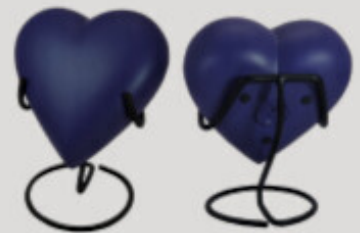

Display Stand
1003