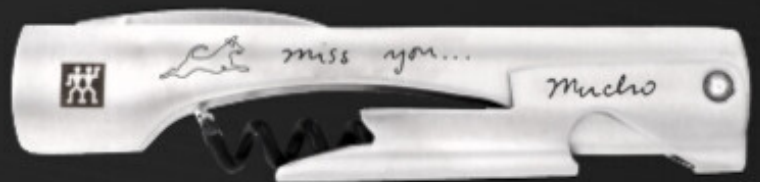

Rectangle Ring | 2045  
Various Metal Choice

Zwilling J.A. Henckels 4 in 1 Wine or Beer Opener | ZJHWNO  
Micarta Handle

Gerber EAB Utility Knife | GERBUT  
Stainless Steel Handle with High Carbon K5 Blade