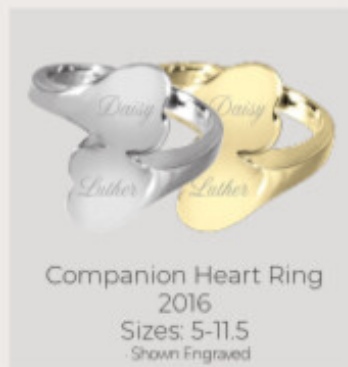

## HORIZONTAL BAR PENDANTS Necklace comes with a 16-20" adjustable chain.

Horizontal Bar Pendants with chamber can be engraved on top with a date or handwriting.

## VERTICAL BAR PENDANTS

Vertical Bar Pendants with chamber can be engraved on both sides with a date or handwriting.

Jewelry photos are not actual size.

# PET CREMATION JEWELRY: Designed to hold a small amount of your loved one's ashes.

Sterling Silver  
  Gold-Plated  
  14k Yellow Gold  
  14k White Gold  
  14k Rose Gold  
  Platinum

Most cremation jewelry can be letter engraved.