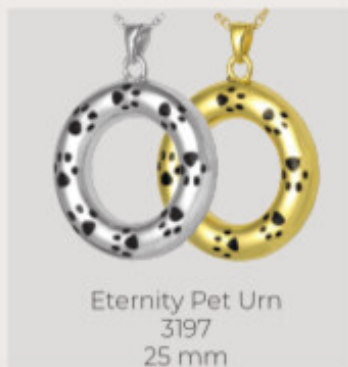

## HORIZONTAL BAR PENDANTS Necklace comes with a 16-20" adjustable chain.

Horizontal Bar Pendants with chamber can be engraved on top with a date or handwriting.

## VERTICAL BAR PENDANTS

Vertical Bar Pendants with chamber can be engraved on both sides with a date or handwriting.

Jewelry photos are not actual size.

# PET CREMATION JEWELRY: Designed to hold a small amount of your loved one's ashes.

Sterling Silver  
  Gold-Plated  
  14k Yellow Gold  
  14k White Gold  
  14k Rose Gold  
  Platinum

Most cremation jewelry can be letter engraved.