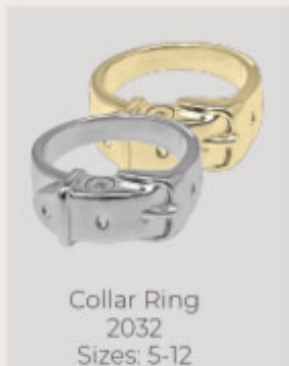

## HORIZONTAL BAR PENDANTS Necklace comes with a 16-20" adjustable chain.

Horizontal Bar Pendants with chamber can be engraved on top with a date or handwriting.

## VERTICAL BAR PENDANTS

Vertical Bar Pendants with chamber can be engraved on both sides with a date or handwriting.

Jewelry photos are not actual size.

# PET CREMATION JEWELRY: Designed to hold a small amount of your loved one's ashes.

Sterling Silver  
  Gold-Plated  
  14k Yellow Gold  
  14k White Gold  
  14k Rose Gold  
  Platinum

Most cremation jewelry can be letter engraved.