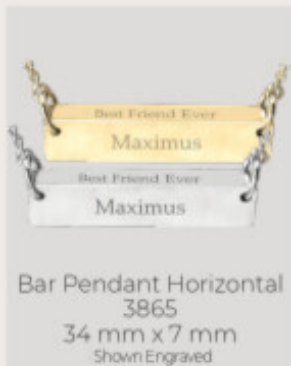

## HORIZONTAL BAR PENDANTS Necklace comes with a 16-20" adjustable chain.

Horizontal Bar Pendants with chamber can be engraved on top with a date or handwriting.

## VERTICAL BAR PENDANTS

Vertical Bar Pendants with chamber can be engraved on both sides with a date or handwriting.

Jewelry photos are not actual size.

# PET CREMATION JEWELRY: Designed to hold a small amount of your loved one's ashes.

Sterling Silver  
  Gold-Plated  
  14k Yellow Gold  
  14k White Gold  
  14k Rose Gold  
  Platinum

Most cremation jewelry can be letter engraved.

## Cylinders with keychain or ball chain option

Available in Aluminum Only

Aluminum Urn Memorial  
Style ALUM | 12.5 mm x 50.5 mm | Shown Engraved + Plain

Available in Stainless Steel Only