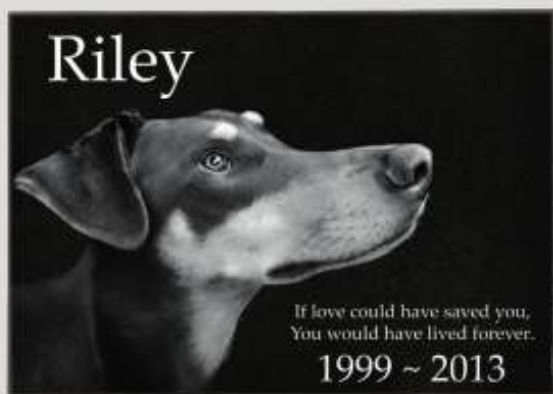

PET PLAQUES WITH CUSTOM LASER ENGRAVING

We offer marble and granite pet plaques* with custom laser engraving. Choose to add your favorite photo of your beloved pet, special message and optional clip art. An easel is included to display your memorial to your faithful friend. *Material varies by shape.