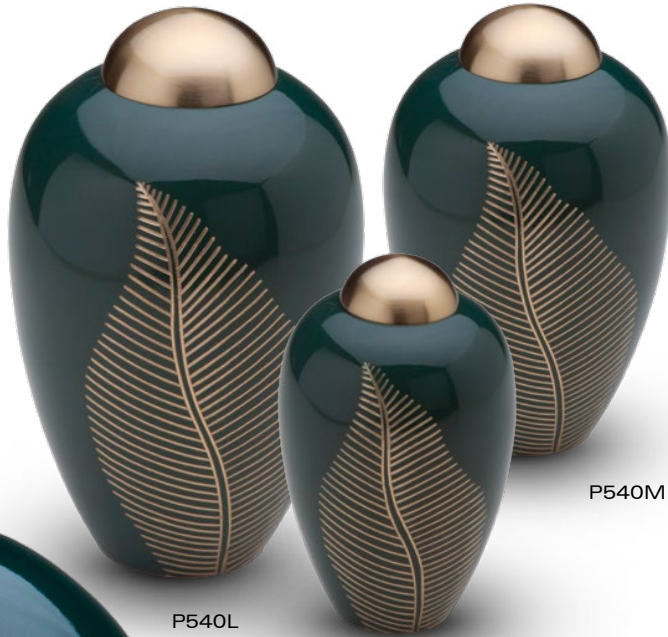

P213S - Classic Pewter Pet Small

P212S - Classic Midnight Pet Small
6" High, 40 Cu Inch, Solid Brass

P213M

P213L

P213S

P212M

P212L

P212S

Elegant Leaf™

P540L

P540M

P540S

Meticulously hand engraved Gold Leaves, on Emerald, lend a burnished glow on these redesigned Classic Urns.

Elegant Leaf Urn a wonderful tribute to your precious pet.

Protected with our GlossCoat™ technology. Handcrafted with Love by LoveUrns®