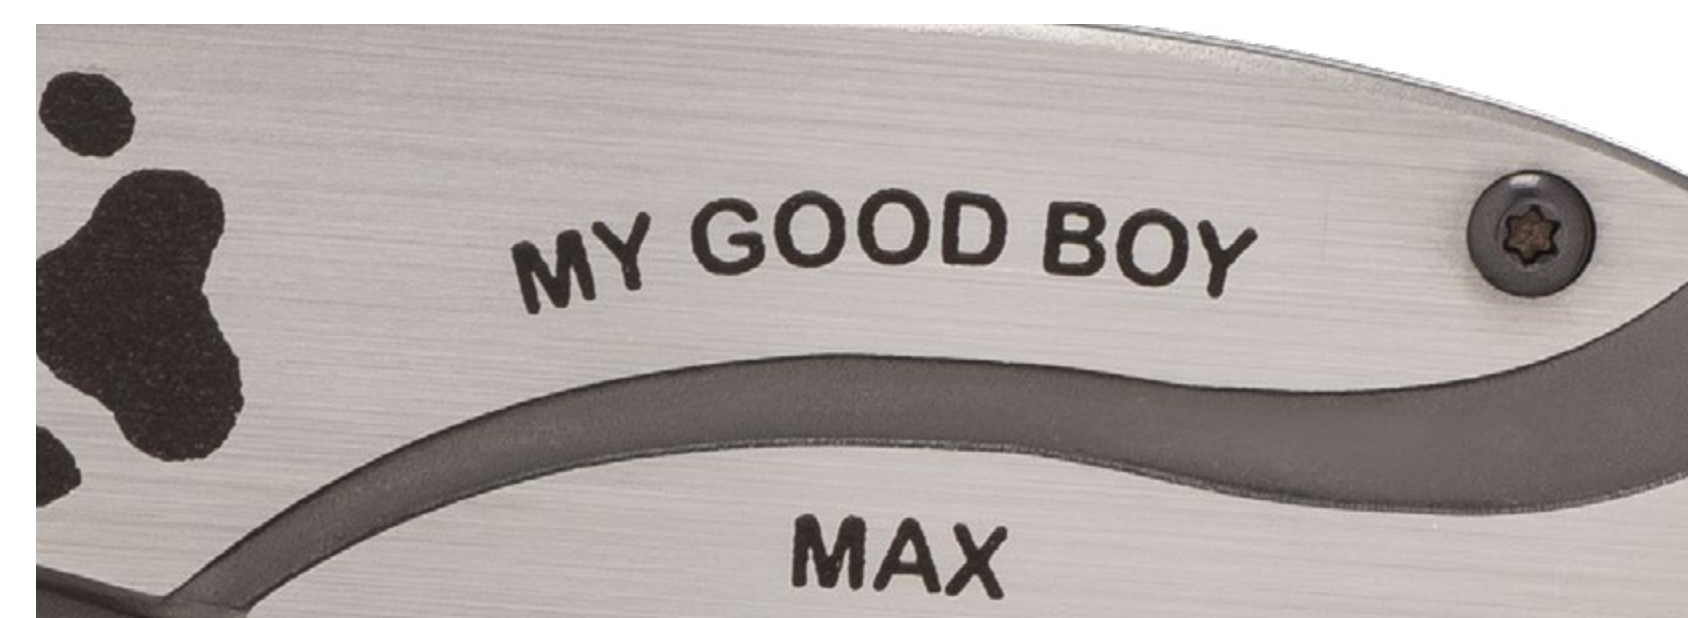

Large: 3-3/4" closed, 6-1/2" open

Small: 3" closed, 5-1/8" open

CerMark™ Options

Rimmed
Fingerprint Handprint Footprint

Material

Stainless Steel Handel

Titanium Nitride Blade

Dog Tags