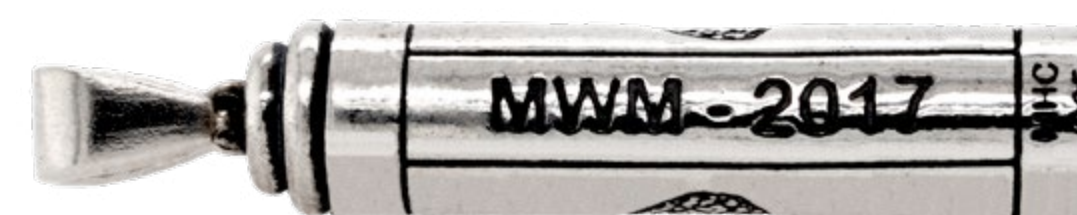

Cremation Pendants

Heritage Vessel™

Dimensions: 1-3/16" L x 1/4" D

Face Options

Paw Print Nose Print Basket Weave Lace Window Pane

Precious Metals Collection

.925 Sterling Silver w/ Patina 14K Yellow Gold 14K White Gold 14K Rose Gold

U.S. Dime

Heritage Vessel

Bracelets

Bracelets

Bangle Bracelet

Medallion: 11/16" W x 7/8" L

Circumference: 7-1/2" or 8-1/2"

Face Options